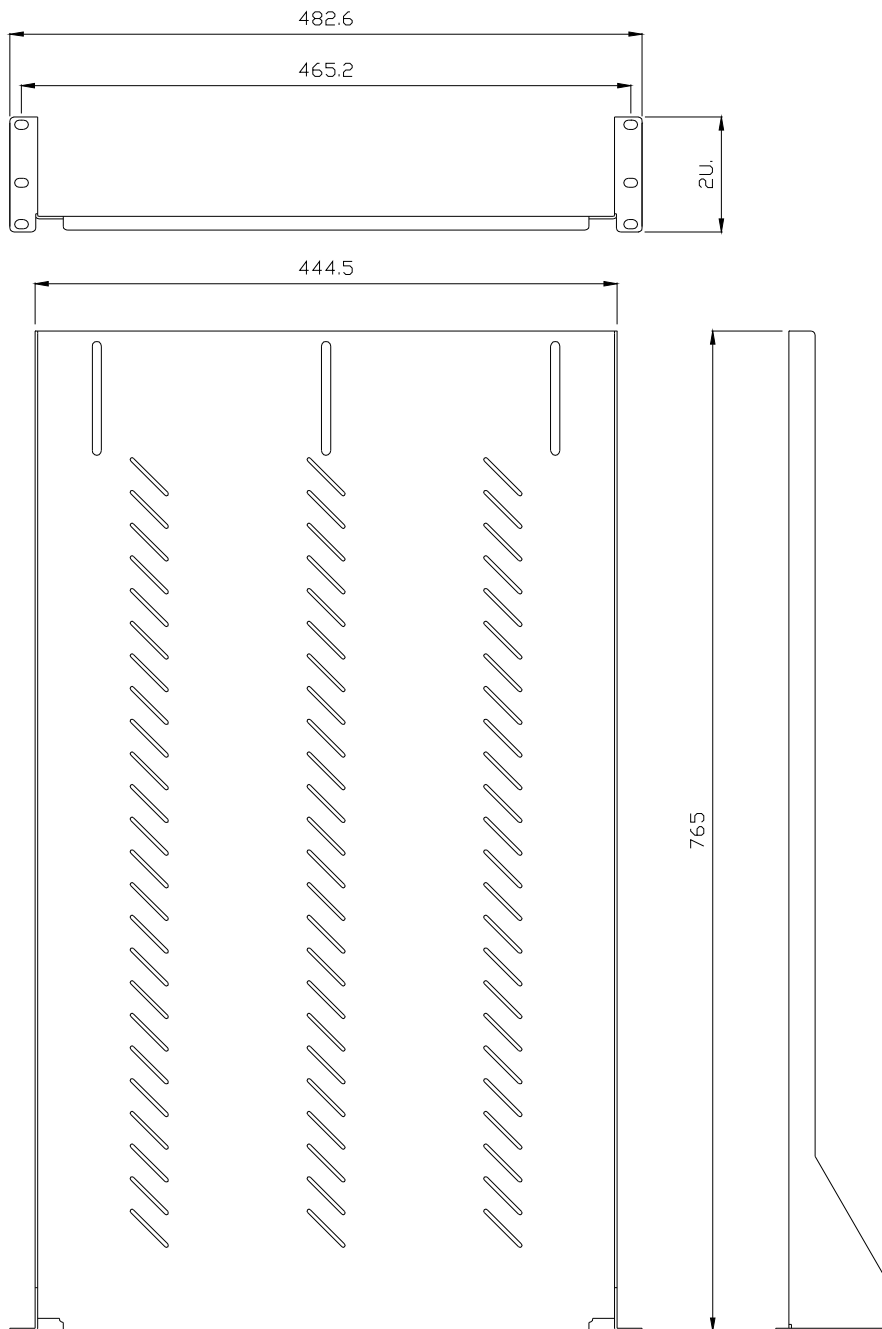

## FIX SHELF - 750 mm

### DATA SHEET

Data Sheet No.

ST0133EN

Rev. /

Code: F9089

Issued: November 2006

Page 1 of 1

### GENERAL FEATURES

- Steel 20\10
- Colour: Grey RAL 7035 – Black RAL 9005
- Montage: 4 points 19"
- Bearing: 100 kg